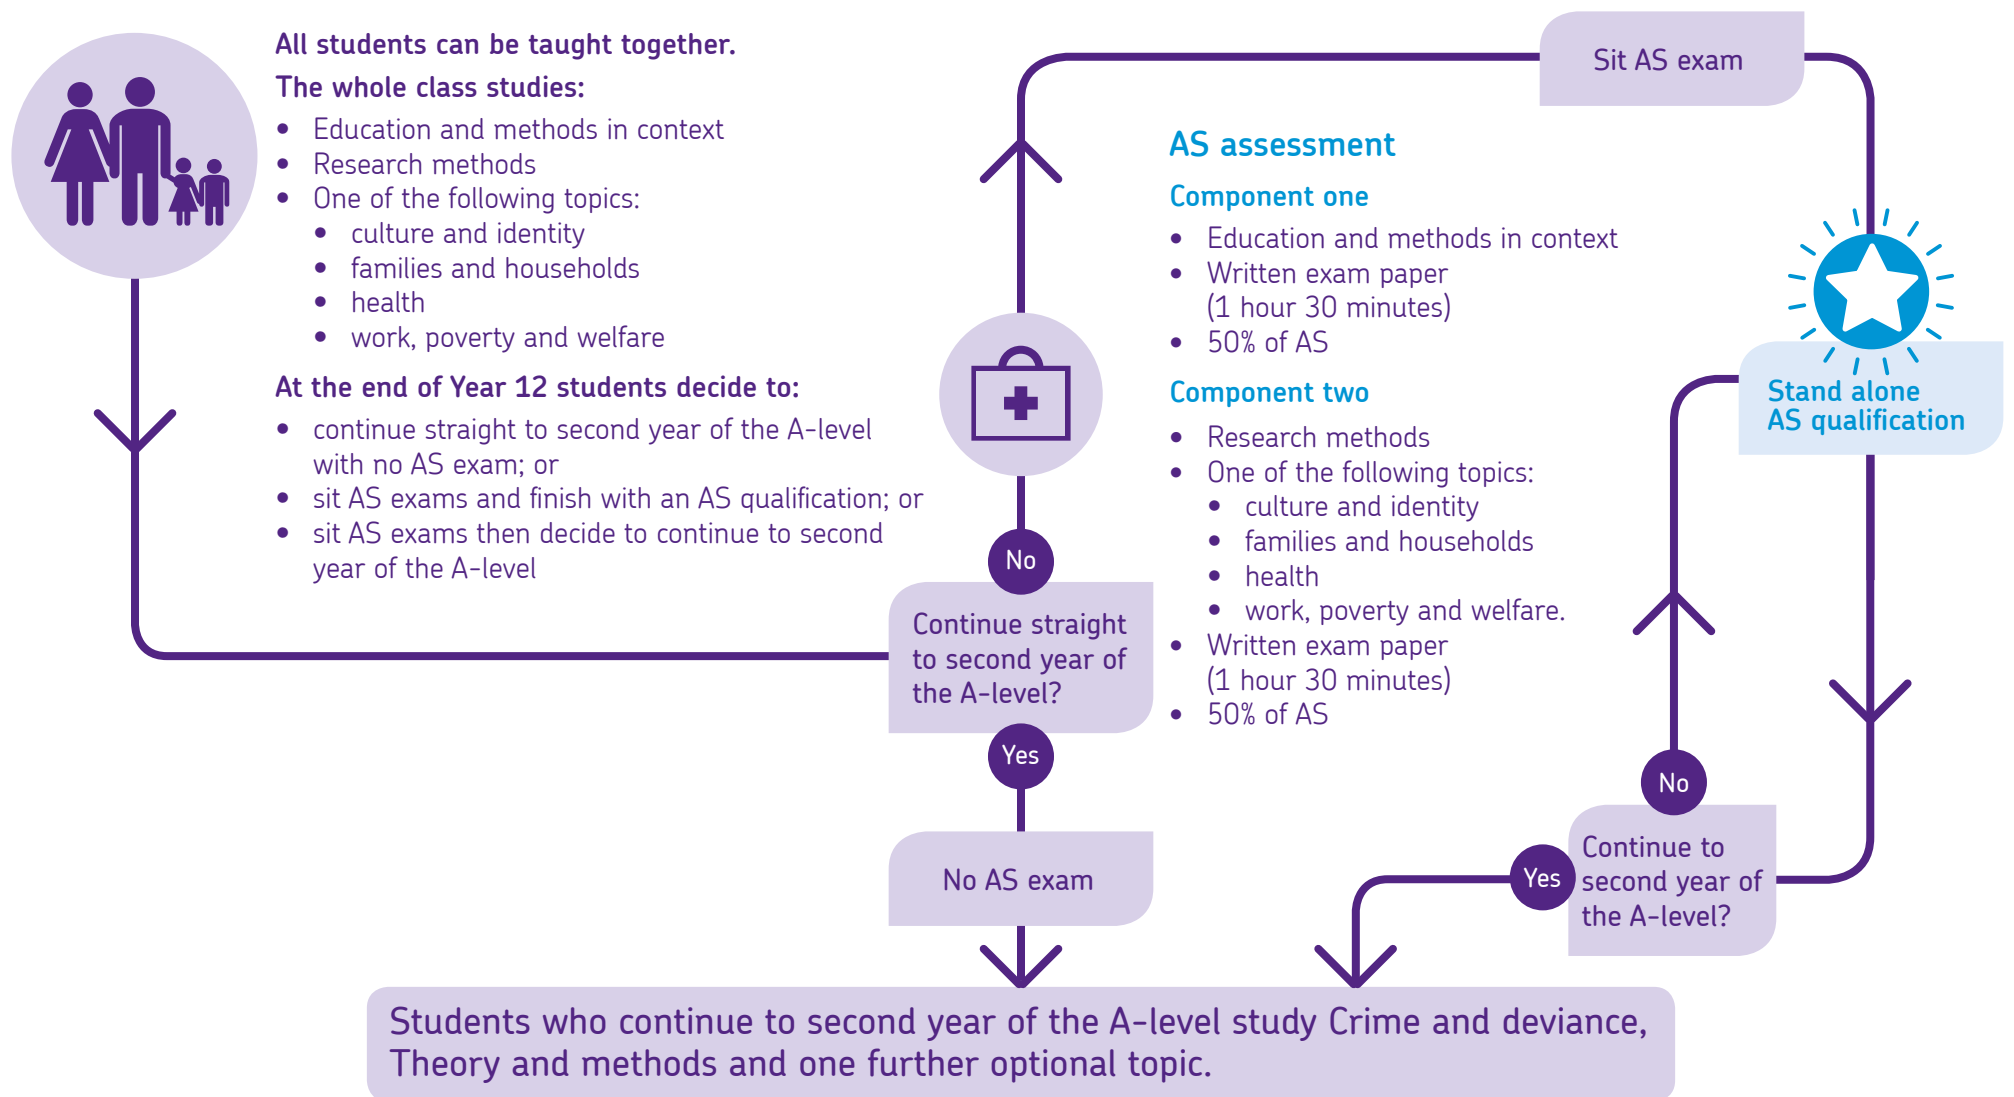

How to co-teach our AS and A-level Sociology specifications

AS Year 12 and A-level Year 12 (first year)

A-level Year 13 (second year)